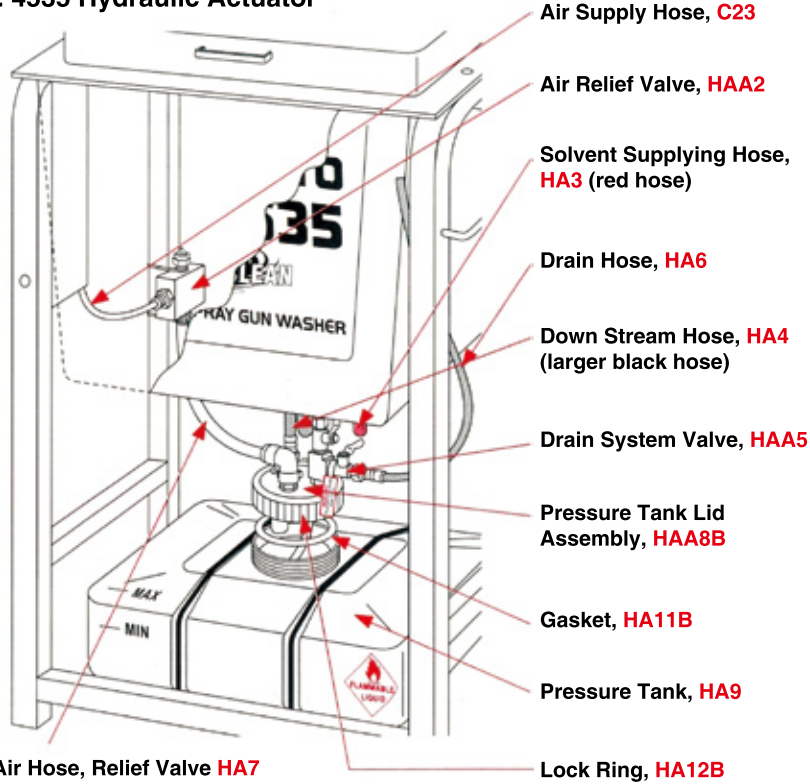

2. 4535 Hydraulic Actuator

Air Hose, Relief Valve HA7

Lock Ring, HA12B

Item Number	Part Number	Description	Quantity
C23	4535-C23	Air Supply Hose	1
HAA2	4535-HAA2	Air Relief Valve	1
HA3	4535-HA3	Solvent Supplying Hose (Red Hose)	1
HA4	4535-HA4	Down Stream Hose (Larger Black Hose)	1
HAA5	4535-HAA5	Drain System Valve	1
HA6	4535-HA6	Drain Hose	1
HA7	4535-HA7	Air Hose, Relief Valve	1
HAA8B	4535-HAA8B	Pressure Tank Lid Assembly	1
HA9	4535-HA9	Pressure Tank	1
HA11B	4535-HA11B	Gasket	1
HA12B	4535-HA12B	Lock Ring	1

3. 4535 Spraying System

Item Number	Part Number	Description	Quantity
SH1	4535-SH1	Stainless Steel Tube	1
SH2	4535-SH2	Stopper, Gravity Gun	1
SH3	4535-SH3	Bracket, Gravity Cup Lid	1
SH4	4535-SH4	Long Bent Stem Nozzle	1
SH5	4535-SH5	Short Stem Nozzle	1
SH6	4535-SH6	Elbow	1
SH7	4535-SH7	Spraying Nozzle	6
SH8	4535-SH8	Trigger Locker Assembly	1
SH10	4535-SH10	Filter Assembly	1
SH11	4535-SH11	Spray Guard (Top)	2
SH12	4535-SH12	Spray Guard (Bottom)	2
SH13	4535-SH13	Metal Cap	1

Control Panel

Item Number	Part Number	Description	Quantity
CP01	4535-CP01	Safety / Working Control Valve with Built-in Regulator	1
CP02	4535-CP02	Air Inlet Valve	1
CP03	4535-CP03	Connecting Hose	1
CP04	4535-CP04	Knob, Mechanical Timer	1
CP05	4535-CP05	Control Panel	1
C23	4535-C23	Air Supply Hose	1