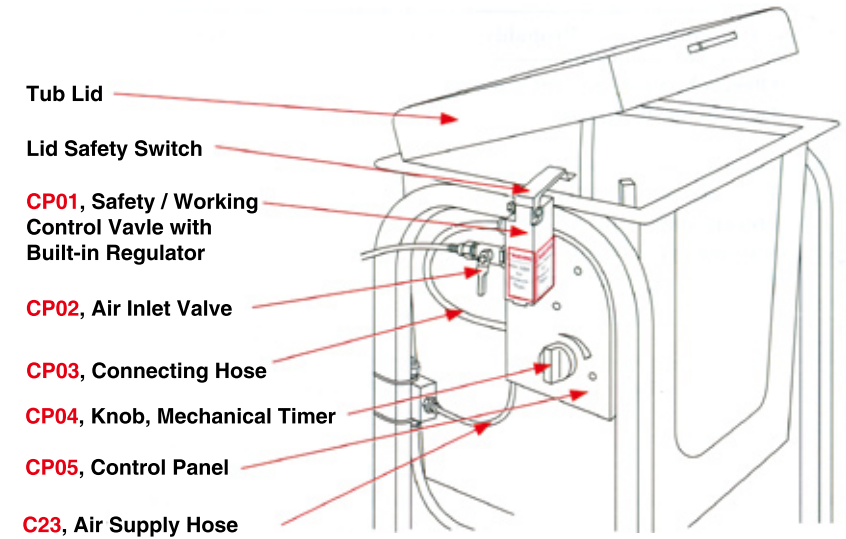

2. 4535 Hydraulic Actuator

Air Hose, Relief Valve HA7

Lock Ring, HA12B

Item Number	Part Number	Description	Quantity
C23	4535-C23	Air Supply Hose	1
HAA2	4535-HAA2	Air Relief Valve	1
HA3	4535-HA3	Solvent Supplying Hose (Red Hose)	1
HA4	4535-HA4	Down Stream Hose (Larger Black Hose)	1
HAA5	4535-HAA5	Drain System Valve	1
HA6	4535-HA6	Drain Hose	1
HA7	4535-HA7	Air Hose, Relief Valve	1
HAA8B	4535-HAA8B	Pressure Tank Lid Assembly	1
HA9	4535-HA9	Pressure Tank	1
HA11B	4535-HA11B	Gasket	1
HA12B	4535-HA12B	Lock Ring	1

3. 4535 Spraying System

Item Number	Part Number	Description	Quantity
SH1	4535-SH1	Stainless Steel Tube	1
SH2	4535-SH2	Stopper, Gravity Gun	1
SH3	4535-SH3	Bracket, Gravity Cup Lid	1
SH4	4535-SH4	Long Bent Stem Nozzle	1
SH5	4535-SH5	Short Stem Nozzle	1
SH6	4535-SH6	Elbow	1
SH7	4535-SH7	Spraying Nozzle	6
SH8	4535-SH8	Trigger Locker Assembly	1
SH10	4535-SH10	Filter Assembly	1
SH11	4535-SH11	Spray Guard (Top)	2
SH12	4535-SH12	Spray Guard (Bottom)	2
SH13	4535-SH13	Metal Cap	1

Control Panel

Item Number	Part Number	Description	Quantity
CP01	4535-CP01	Safety / Working Control Valve with Built-in Regulator	1
CP02	4535-CP02	Air Inlet Valve	1
CP03	4535-CP03	Connecting Hose	1
CP04	4535-CP04	Knob, Mechanical Timer	1
CP05	4535-CP05	Control Panel	1
C23	4535-C23	Air Supply Hose	1