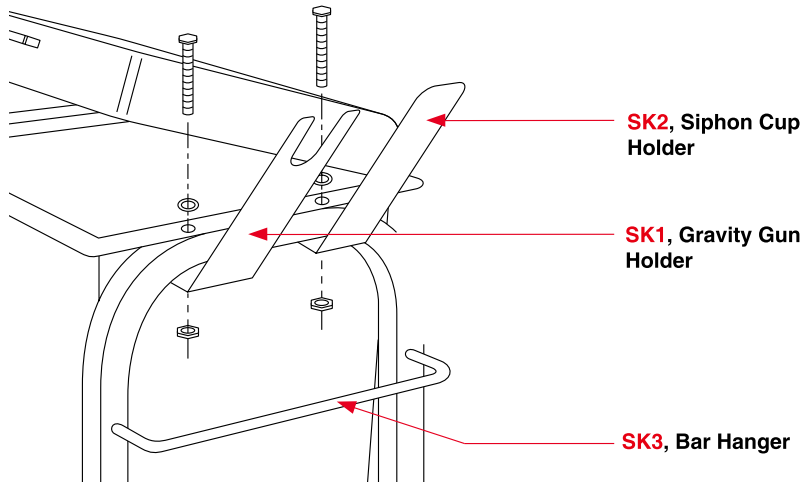

4. 4535W / 4535 Accessories

Hanger Pack

Item Number	Part Number	Description	Quantity
SK1	4535-SK1	Gravity Gun Holder	1
SK2	4535-SK2	Siphon Cup Holder	1
SK3	4535-SK3	Bar Hanger	1