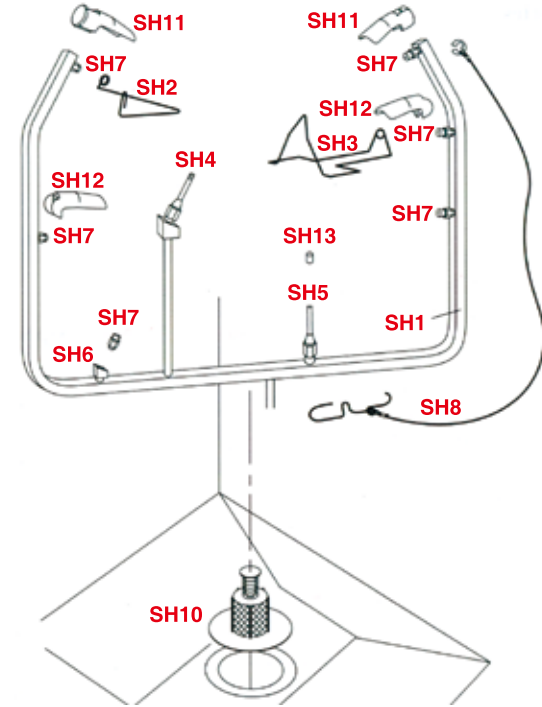

2. 4535 Hydraulic Actuator

Air Hose, Relief Valve HA7

Lock Ring, HA12B

Item Number	Part Number	Description	Quantity
C23	4535-C23	Air Supply Hose	1
HAA2	4535-HAA2	Air Relief Valve	1
HA3	4535-HA3	Solvent Supplying Hose (Red Hose)	1
HA4	4535-HA4	Down Stream Hose (Larger Black Hose)	1
HAA5	4535-HAA5	Drain System Valve	1
HA6	4535-HA6	Drain Hose	1
HA7	4535-HA7	Air Hose, Relief Valve	1
HAA8B	4535-HAA8B	Pressure Tank Lid Assembly	1
HA9	4535-HA9	Pressure Tank	1
HA11B	4535-HA11B	Gasket	1
HA12B	4535-HA12B	Lock Ring	1

3. 4535 Spraying System

Item Number	Part Number	Description	Quantity
SH1	4535-SH1	Stainless Steel Tube	1
SH2	4535-SH2	Stopper, Gravity Gun	1
SH3	4535-SH3	Bracket, Gravity Cup Lid	1
SH4	4535-SH4	Long Bent Stem Nozzle	1
SH5	4535-SH5	Short Stem Nozzle	1
SH6	4535-SH6	Elbow	1
SH7	4535-SH7	Spraying Nozzle	6
SH8	4535-SH8	Trigger Locker Assembly	1
SH10	4535-SH10	Filter Assembly	1
SH11	4535-SH11	Spray Guard (Top)	2
SH12	4535-SH12	Spray Guard (Bottom)	2
SH13	4535-SH13	Metal Cap	1

4. 4535W / 4535 Accessories

Hanger Pack

Item Number	Part Number	Description	Quantity
SK1	4535-SK1	Gravity Gun Holder	1
SK2	4535-SK2	Siphon Cup Holder	1
SK3	4535-SK3	Bar Hanger	1

5. 4535W / 4535 Controller

Control Panel

Item Number	Part Number	Description	Quantity
CP01	4535-CP01	Safety / Working Control Valve with Built-in Regulator	1
CP02	4535-CP02	Air Inlet Valve	1
CP03	4535-CP03	Connecting Hose	1
CP04	4535-CP04	Knob, Mechanical Timer	1
CP05	4535-CP05	Control Panel	1
C23	4535-C23	Air Supply Hose	1